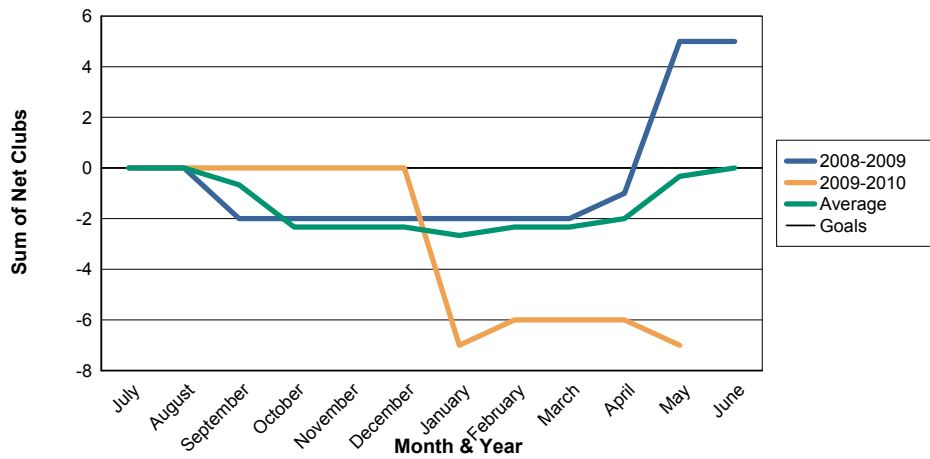

Sum of Net Clubs/ Month & Year

For District 323A1