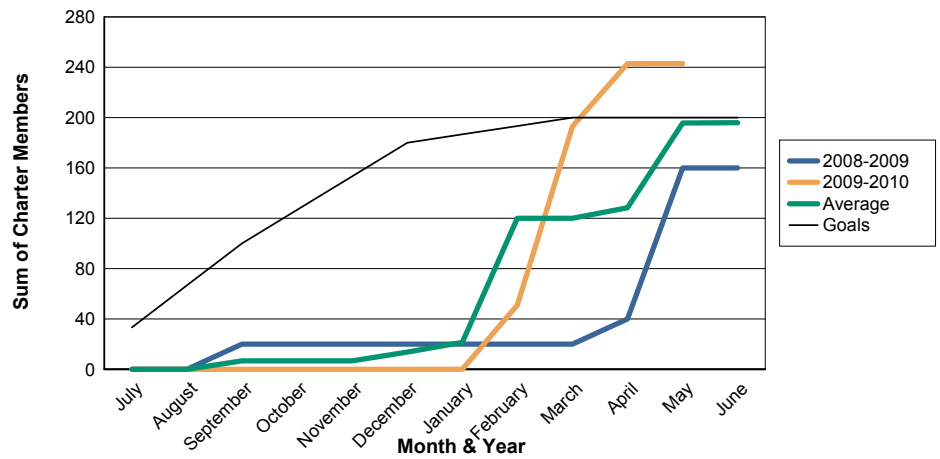

Sum of Charter Members/ Month & Year

For District 323A1