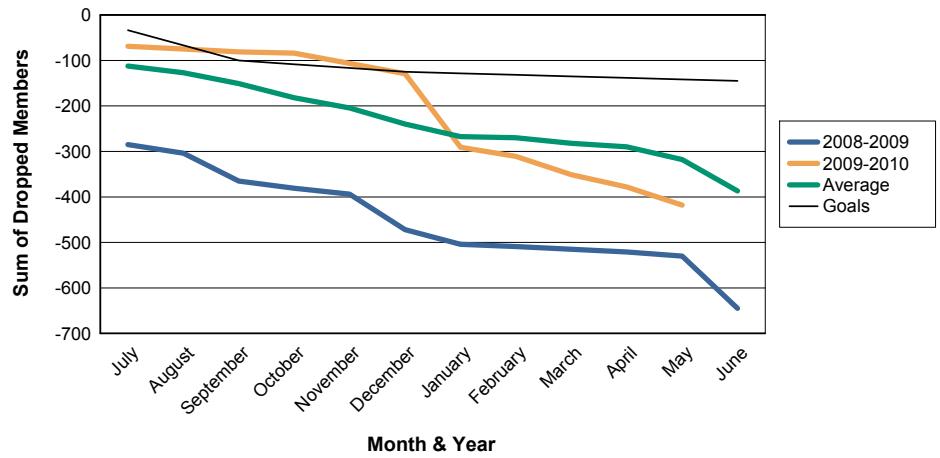

Sum of Dropped Members/ Month & Year

For District 323A1