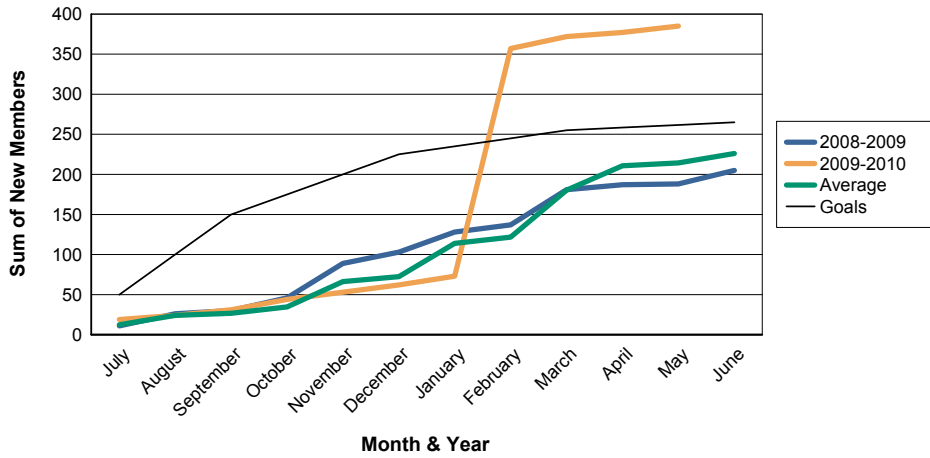

For District 323A1

Sum of Charter Members/ Month & Year

For District 323A1

3 Year Comparisons for GMT Constitutional Area 6

By GMT District

As of May 2010

Sum of New Members/ Month & Year

For District 323A1