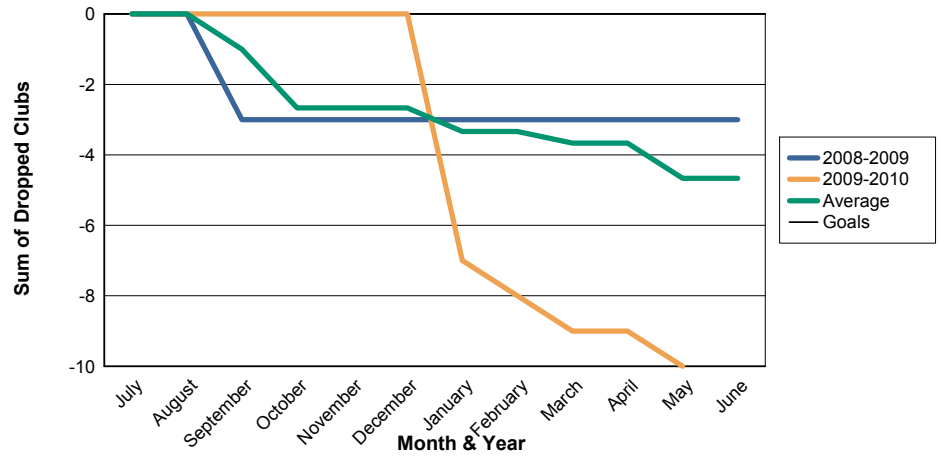

3 Year Comparisons for GMT Constitutional Area 6

By GMT District

As of May 2010

Sum of New Clubs/ Month & Year

For District 323A1

Sum of Dropped Clubs/ Month & Year

For District 323A1

Sum of Net Clubs/ Month & Year