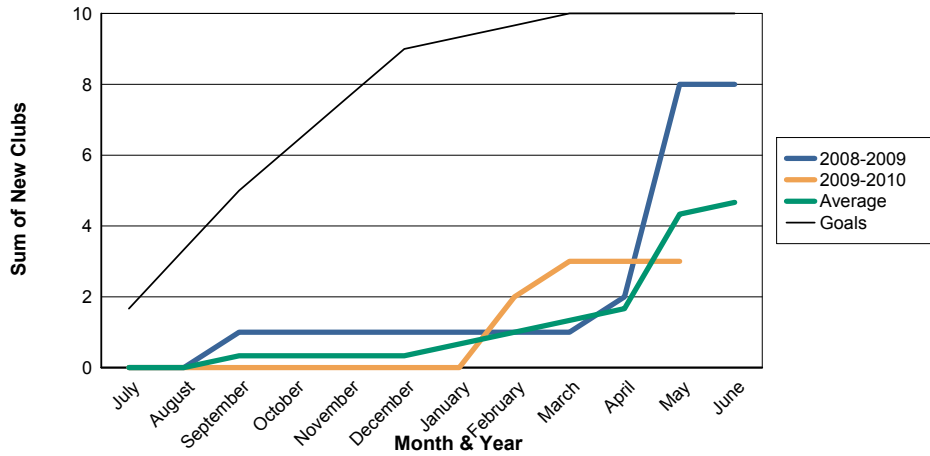

3 Year Comparisons for GMT Constitutional Area 6

By GMT District

As of May 2010

Sum of New Clubs/ Month & Year

For District 323A1

Sum of Dropped Clubs/ Month & Year

For District 323A1

Sum of Net Clubs/ Month & Year